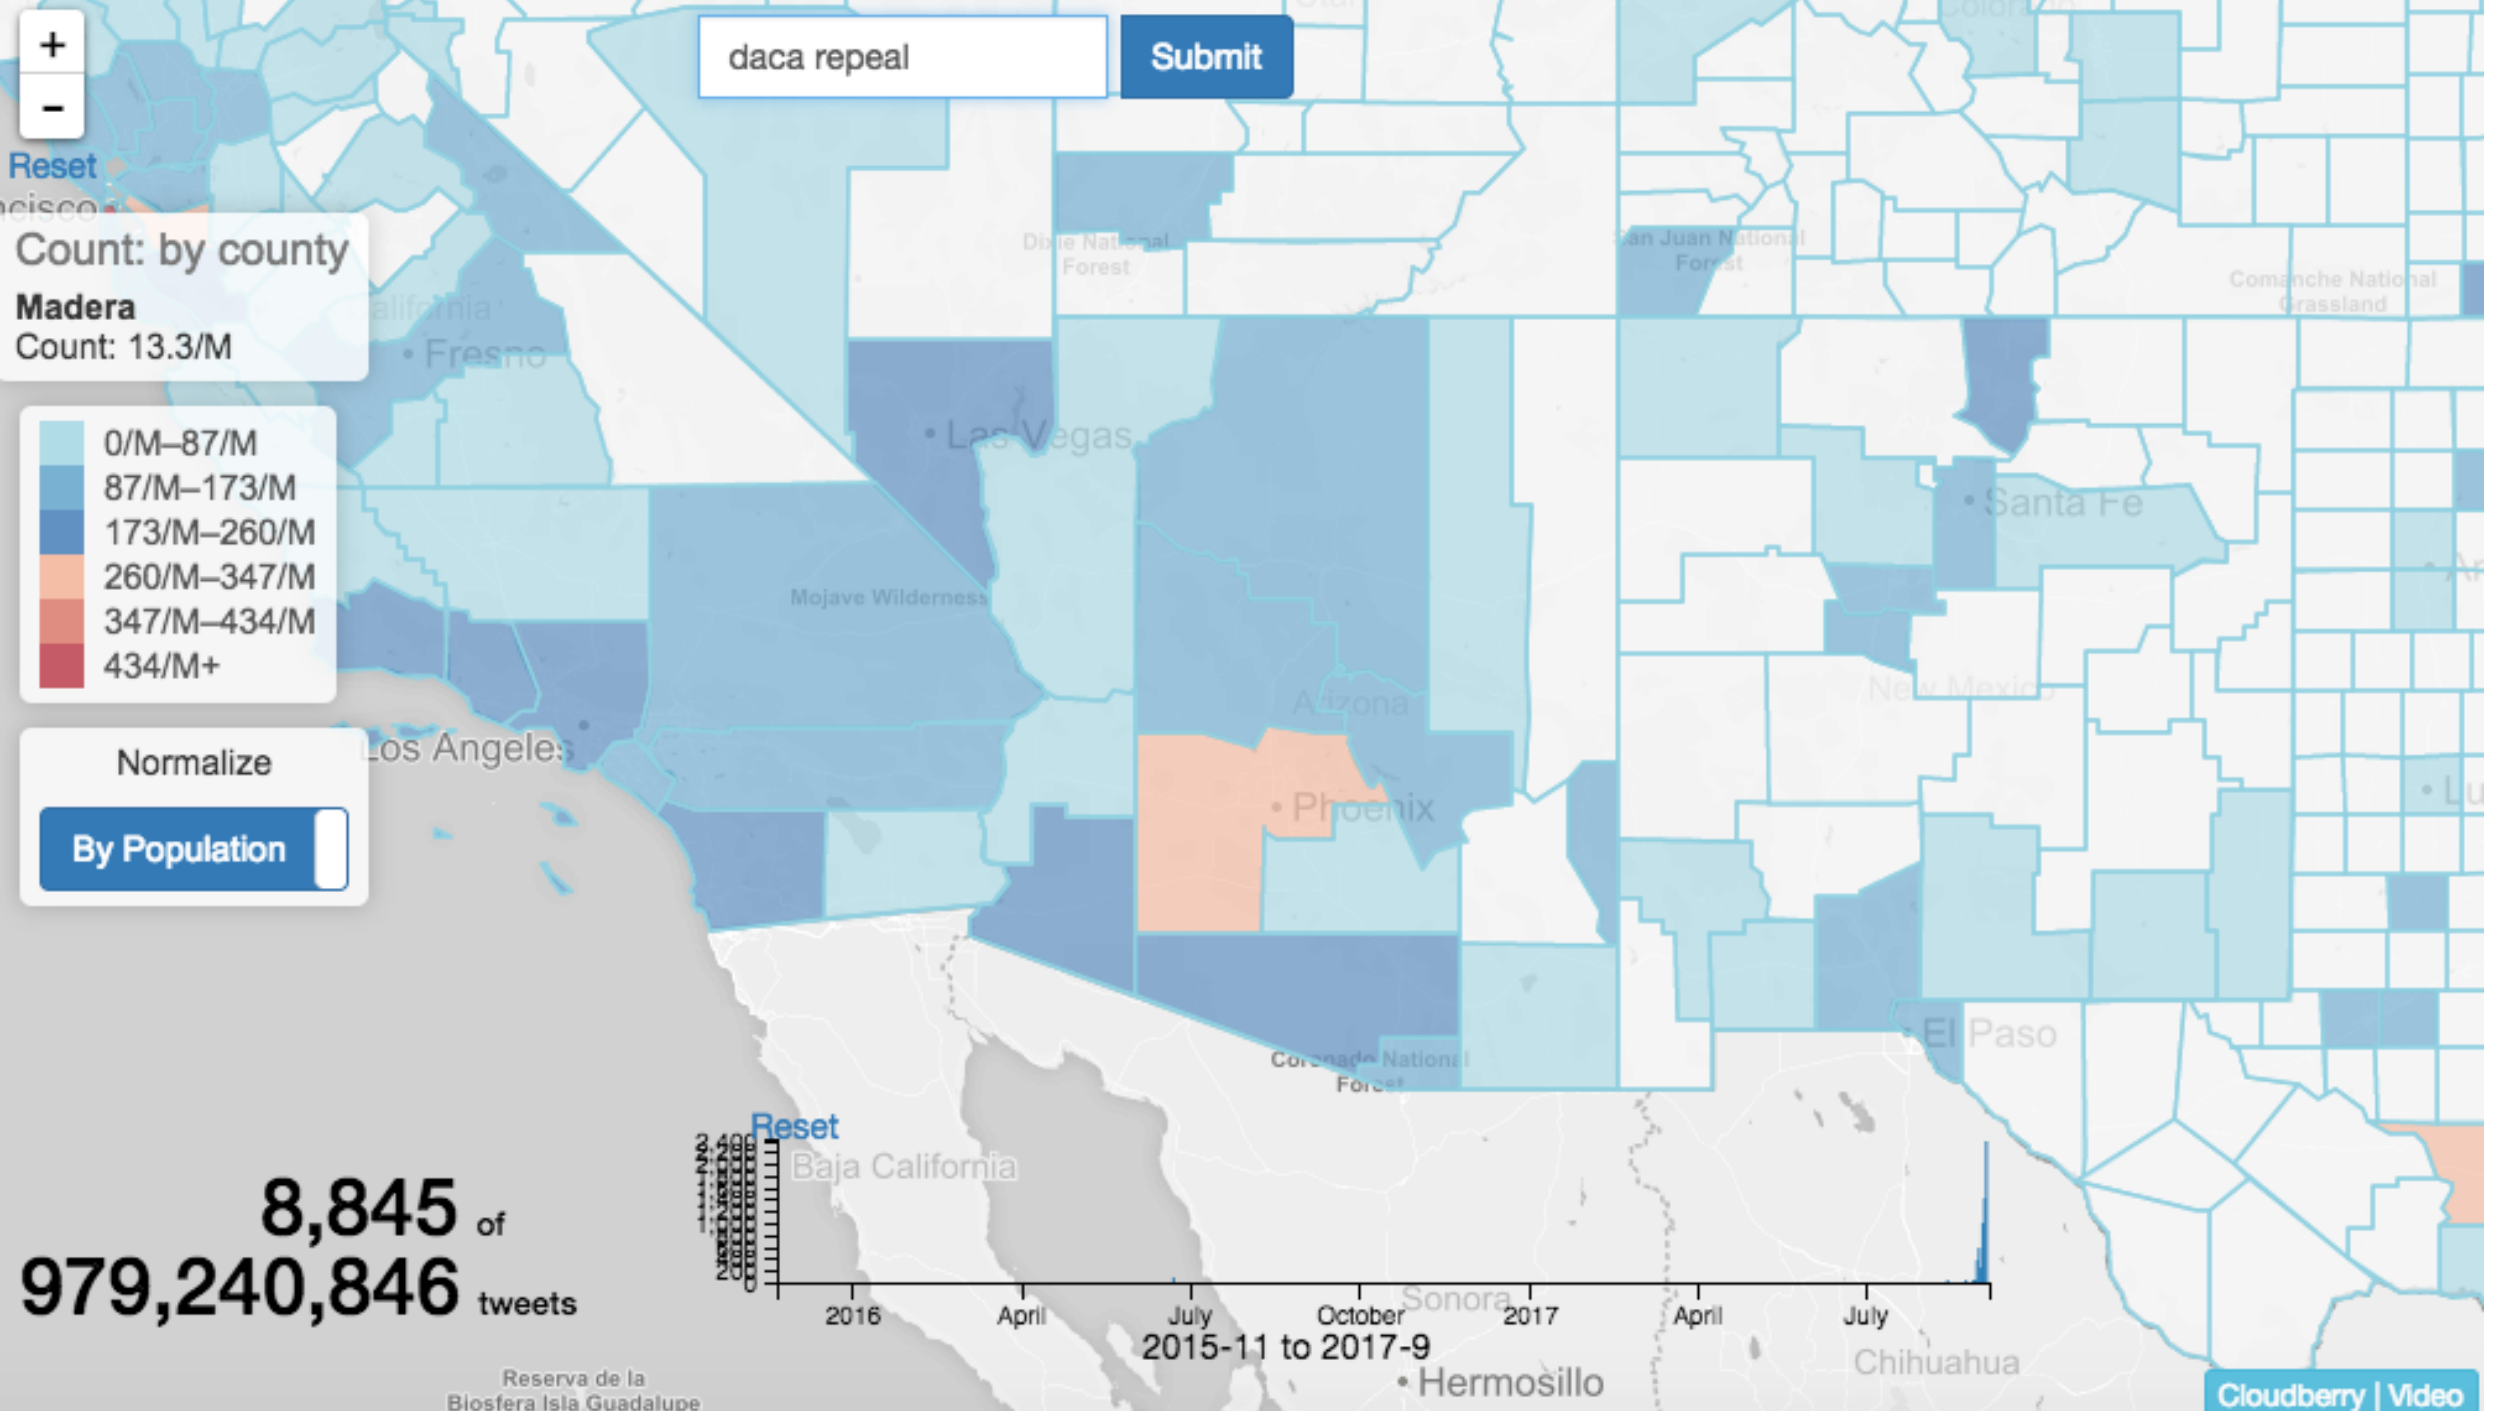

+
-

daca trump

Reset

Count: by county
Maricopa
Count: 332.4/M

Normalize
 By Population

6,222 of
979,240,846 tweets

Reserva de la Biosfera Isla Guadalupe

daca repeal

Submit

Reset
Count: by county
Madera
Count: 13.3/M

- 0/M-87/M
- 87/M-173/M
- 173/M-260/M
- 260/M-347/M
- 347/M-434/M
- 434/M+

Normalize
By Population

8,845 of
979,240,846 tweets

Reserva de la Biosfera Isla Guadalupe

Cloudberry | Video

+
-

daca protect

Submit

Reset

Count: by county

Maricopa
Count: 332.4/M

Normalize