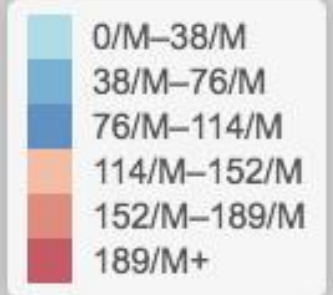

daca repeal Submit

+
-

Reset

Count: by state
Montana
Count: 38.4/M

Normalize
By Population

29,230 of
979,240,846 tweets