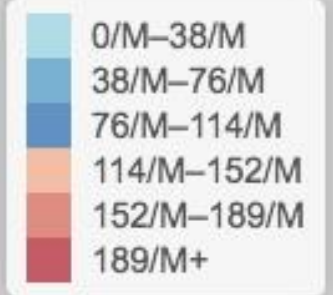

+
-

daca protect

Submit

Reset

Count: by state

Arizona
Count: 227.4/M