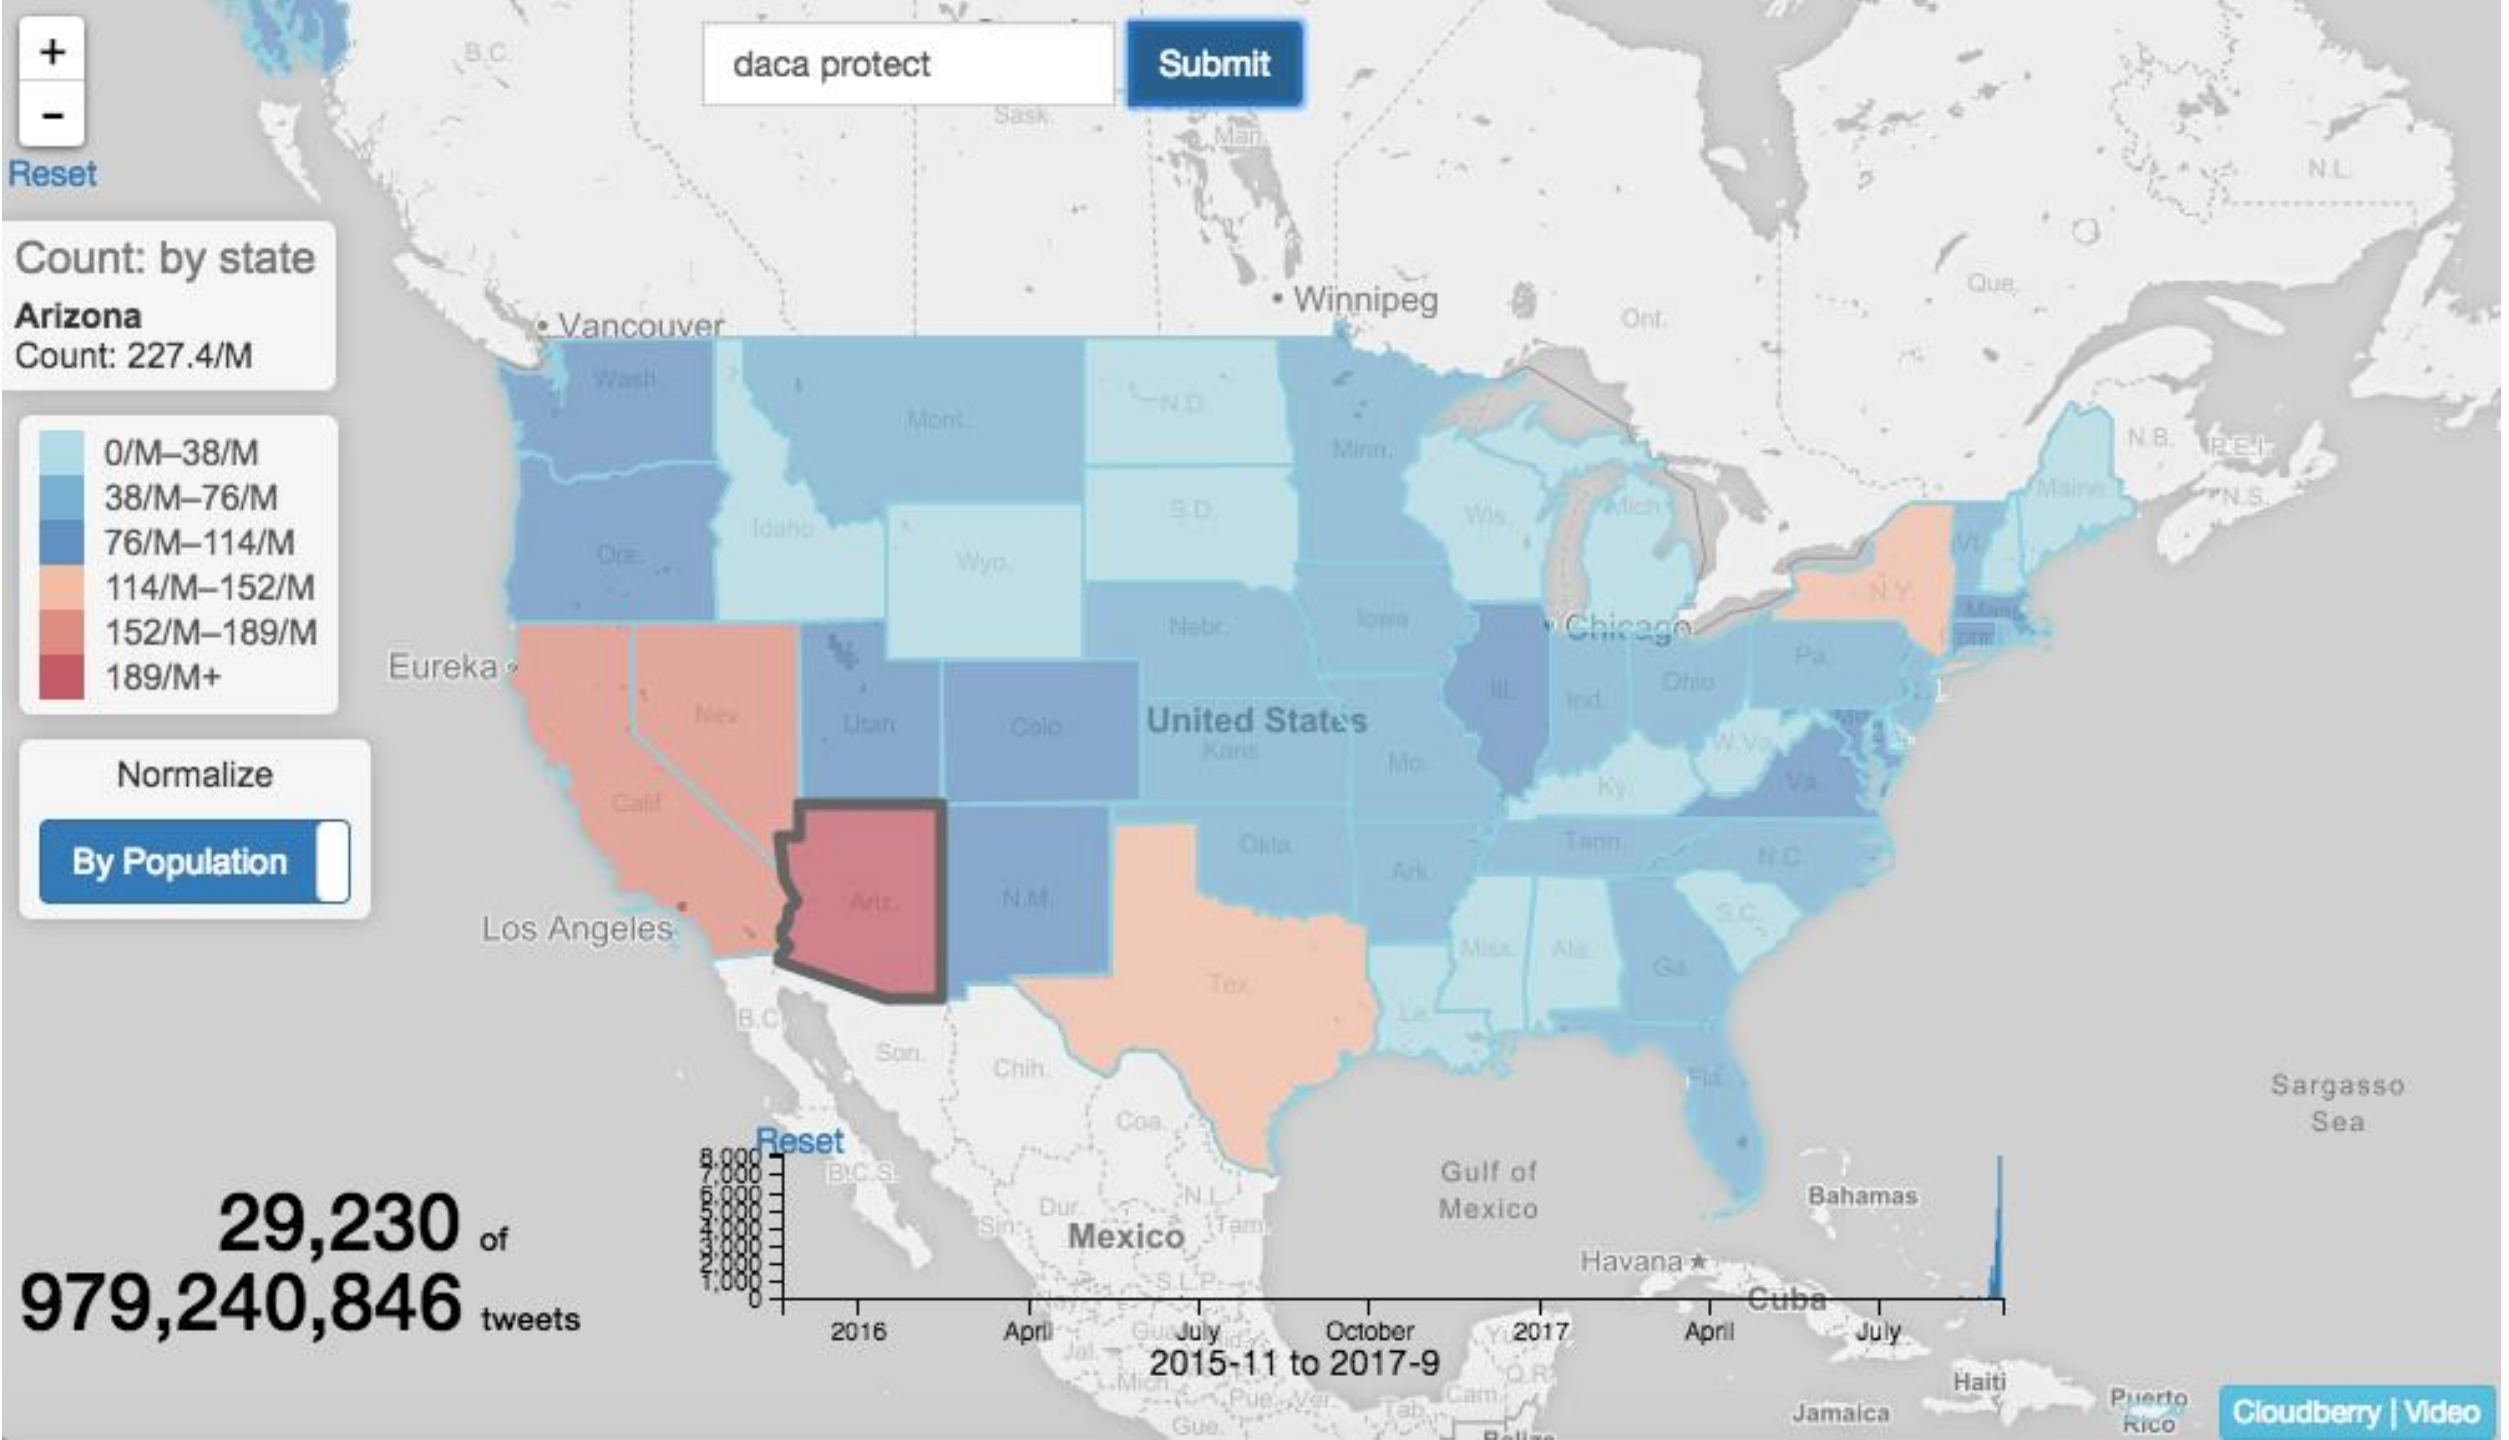

Submit

Reset

Count: by state

Arizona
Count: 227.4/M

Normalize
By Population

29,230 of
979,240,846 tweets

Reset

2016 April July October 2017 April July
2015-11 to 2017-9