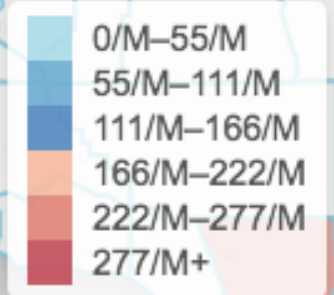

+
-

daca trump

Reset

Count: by county
Maricopa
Count: 332.4/M

Normalize
 By Population

6,222 of
979,240,846 tweets

Reserva de la Biosfera Isla Guadalupe

daca repeal

Submit

Reset
Count: by county
Madera
Count: 13.3/M

- 0/M-87/M
- 87/M-173/M
- 173/M-260/M
- 260/M-347/M
- 347/M-434/M
- 434/M+

Normalize
By Population

8,845 of
979,240,846 tweets

Reserva de la Biosfera Isla Guadalupe